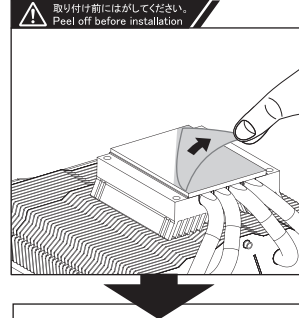

RC-1001b BRONTES INSTALLATION MANUAL

Caution

- Please make sure to read the Installation Guide before installing this product.
- Please do NOT modify or disassemble this product
- Please keep this product AWAY from children
- Please do NOT use this product for non-PC environments
- Please wear gloves during the installation to avoid injuries
- To prevent electrical shocks, please turn off system power and unplug the power cord of the system before beginning the installation.

Intel Socket 775, LGA 115x/1366

Screws already pre-attached for LGA115x.

Adjust position for Socket775 and LGA1366.

1 2
3 4

AMD Socket AM3(+)/AM2(+)/FM1/FM2(+)

1 2
3 4

AMD Socket AM1