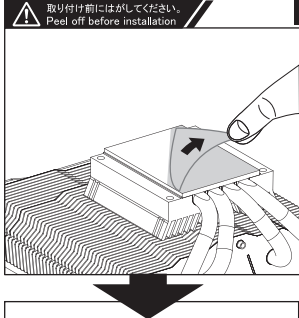

RC-1001b BRONTES INSTALLATION MANUAL

Caution

- Please make sure to read the Installation Guide before installing this product.
- Please do NOT modify or disassemble this product
- Please keep this product AWAY from children
- Please do NOT use this product for non-PC environments
- Please wear gloves during the installation to avoid injuries
- To prevent electrical shocks, please turn off system power and unplug the power cord of the system before beginning the installation.

警告

- ご使用前に必ず同梱の説明書をよくお読み下さい。
- 危険ですので、分解、改造等は絶対に行なわないで下さい。
- お子様の手の届く範囲内に本製品を保管しないで下さい。
- 想定した方法以外でのご使用はお止め下さい。
- 手を切る恐れがありますので、取付作業の感電の恐れがございますので、取付けのコンセントを外した状態で取付けを行ってください。

Parts List

A Cooler 	B Clip for Intel CPU x2 	C Clip for AMD CPU x2 	D Clip for AMD (AM1) CPU x 2 
E Clip Screw for Heatsink x 5 	F Silicon Washer x4 	G Screw for Back Plate x4 	H Thermal Grease 

Intel Socket 775, LGA 115x/1366

Screws already pre-attached for LGA115x.

Adjust position for Socket775 and LGA1366.

1 2
3 4

AMD Socket AM3(+)/AM2(+)/FM1/FM2(+)

1 2
3 4

AMD Socket AM1